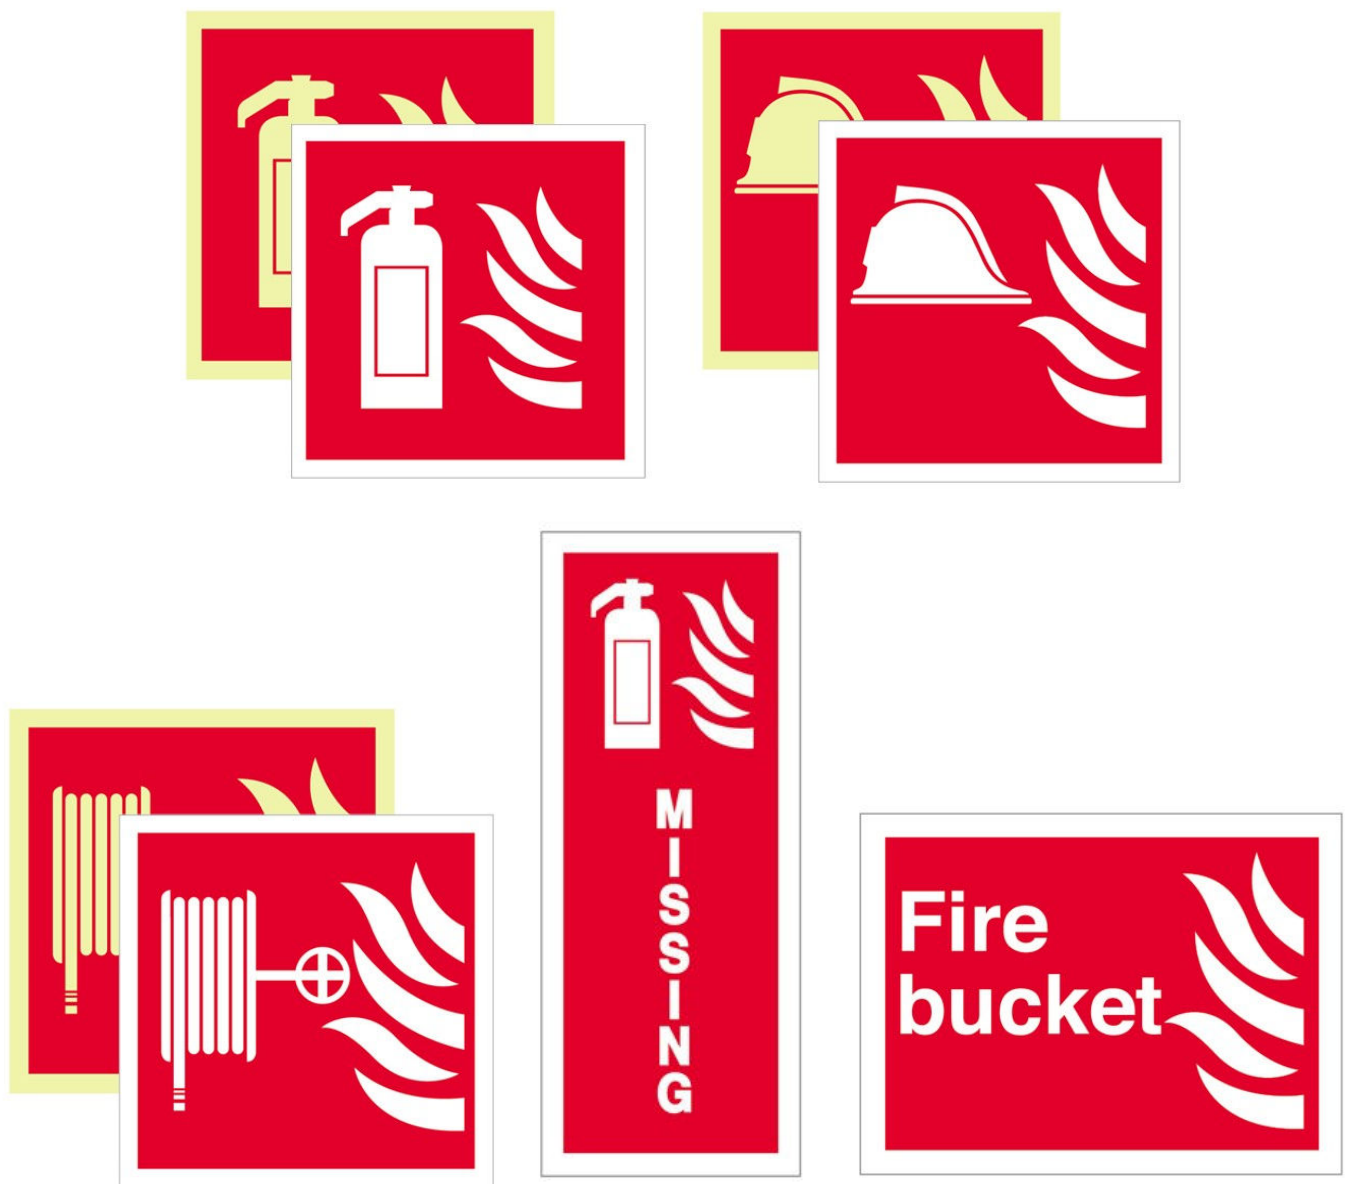

Fire Equipment Signage

Also available in Photoluminescent (glows in the dark)

Small Sample of Our Signage Only